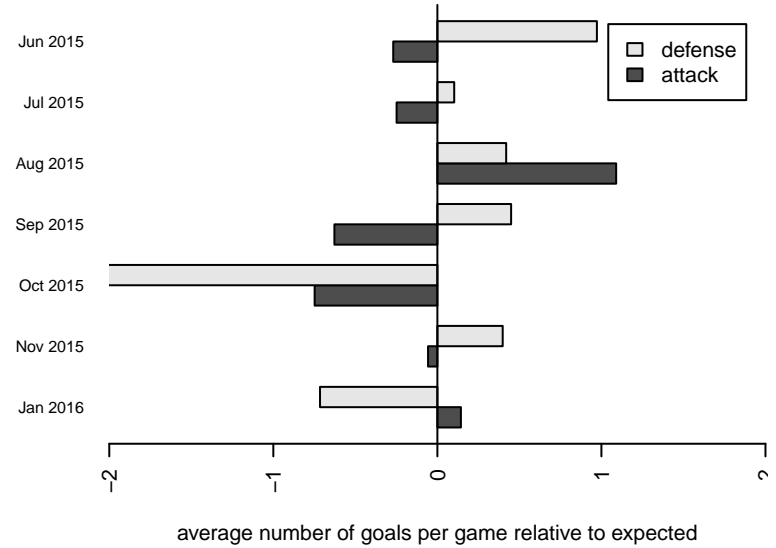

Performance relative to 13 month average