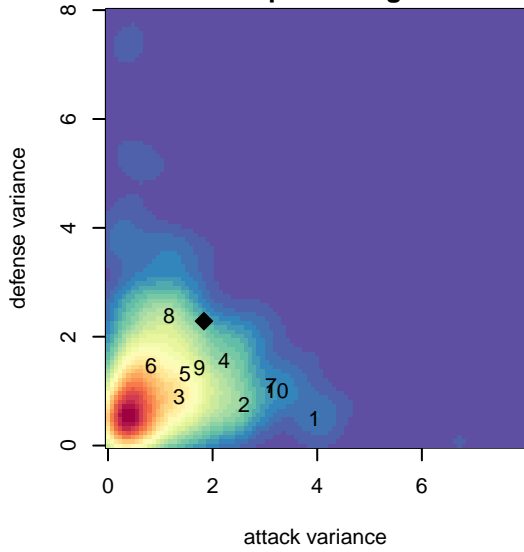

Tacoma United Chelsea B98

Tacoma United FC
 Tacoma, WA
 B98 total strength=1580
 attack=20.25 defense=11.01
 fall league = RCL B98 Div 2
 notes= Tony Gil 2012

alt names used:
 STU Chelsea B98 Academy
 South Tacoma United Chelsea Academy – BU1
 STU Chelsea BU17
 South Tacoma United Chelsea Academy – BU1
 STU Chelsea B98 Academy

**attack and defense variance (black dot)
relative to other teams
and top 10 in region**

**attack and defense rating
relative to others at age
and all opponents in last 13 months**

Performance relative to 13 month average