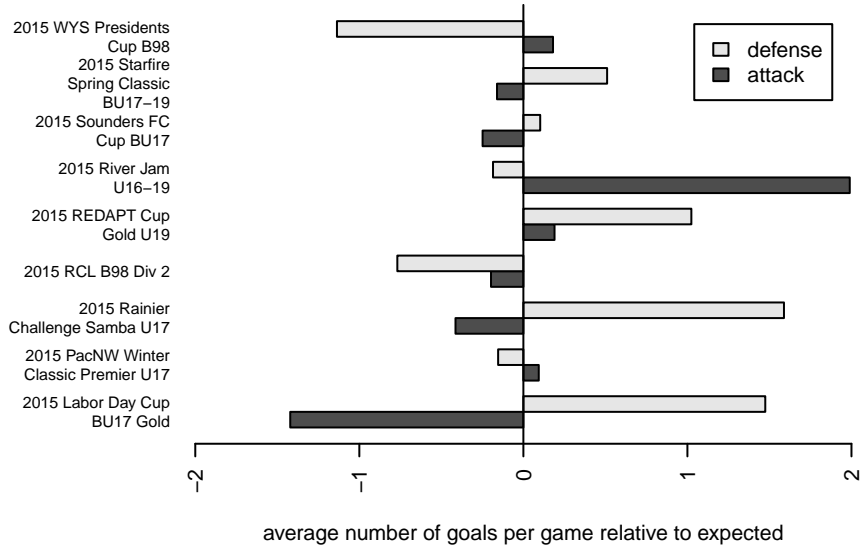

Tacoma United Chelsea B98

Tacoma United FC
 Tacoma, WA
 B98 total strength=1580
 attack=20.25 defense=11.01
 fall league = RCL B98 Div 2
 notes= Tony Gil 2012

alt names used:
 STU Chelsea B98 Academy
 South Tacoma United Chelsea Academy – BU1
 STU Chelsea BU17
 South Tacoma United Chelsea Academy – BU1
 STU Chelsea B98 Academy

Venues played:
 2015 Starfire Spring Classic BU17–19
 2015 Rainier Challenge Samba U17
 2015 Sounders FC Cup BU17
 2015 River Jam U16–19
 2015 REDAPT Cup Gold U19
 2015 Labor Day Cup BU17 Gold
 2015 RCL B98 Div 2
 2015 PacNW Winter Classic Premier U17
 2015 WYS Presidents Cup B98

**attack and defense variance (black dot)
relative to other teams
and top 10 in region**

**attack and defense rating
relative to others at age
and all opponents in last 13 months**

Performance relative to 13 month average