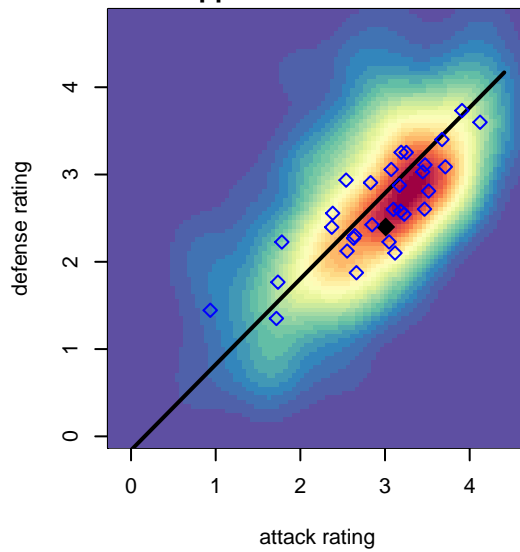

Tacoma United Chelsea B98

Tacoma United FC
 Tacoma, WA
 B98 total strength=1580
 attack=20.25 defense=11.01
 fall league = RCL B98 Div 2
 notes= Tony Gil 2012

alt names used:
 STU Chelsea B98 Academy
 South Tacoma United Chelsea Academy – BU1
 STU Chelsea BU17
 South Tacoma United Chelsea Academy – BU1
 STU Chelsea B98 Academy

**attack and defense variance (black dot)
relative to other teams
and top 10 in region**

**attack and defense rating
relative to others at age
and all opponents in last 13 months**

Performance relative to 13 month average