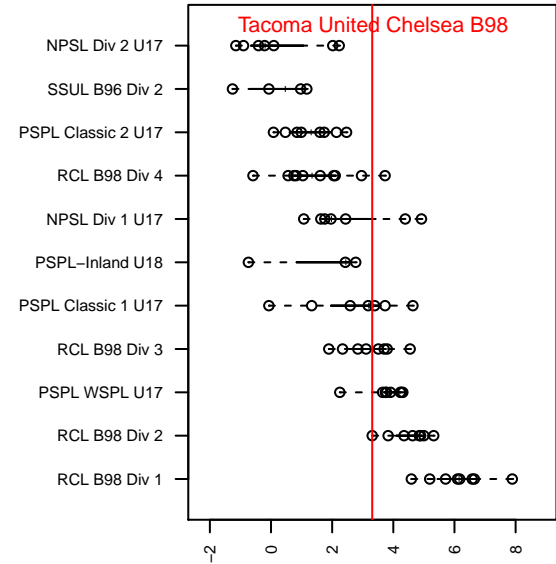

Tacoma United Chelsea B98

Tacoma United FC
 Tacoma, WA
 B98 total strength=1580
 attack=20.25 defense=11.01
 fall league = RCL B98 Div 2
 notes= Tony Gil 2012

alt names used:
 STU Chelsea B98 Academy
 South Tacoma United Chelsea Academy – BU1
 STU Chelsea BU17
 South Tacoma United Chelsea Academy – BU1
 STU Chelsea B98 Academy

**attack and defense variance (black dot)
relative to other teams
and top 10 in region**

**attack and defense rating
relative to others at age
and all opponents in last 13 months**

Performance relative to 13 month average