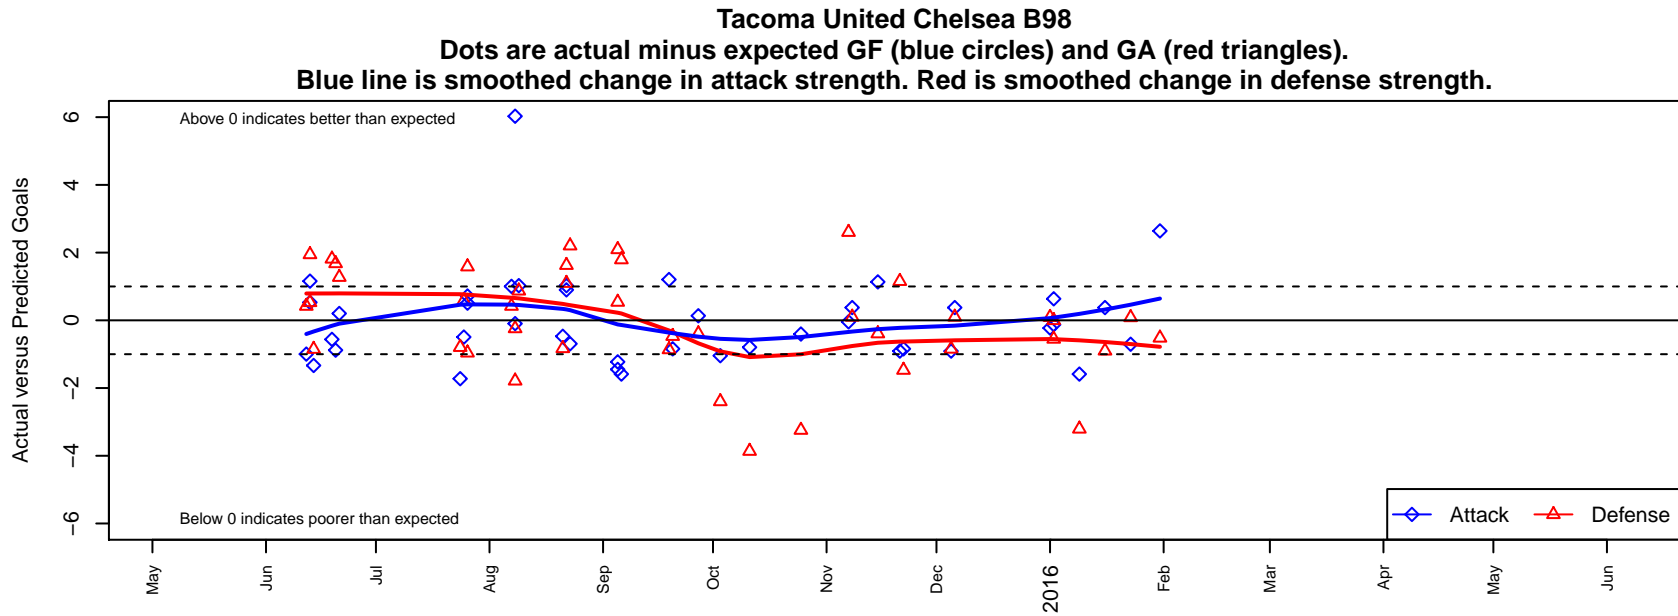

Tacoma United Chelsea B98

Tacoma United FC
 Tacoma, WA
 B98 total strength=1580
 attack=20.25 defense=11.01
 fall league = RCL B98 Div 2
 notes= Tony Gil 2012

alt names used:
 STU Chelsea B98 Academy
 South Tacoma United Chelsea Academy – BU1
 STU Chelsea BU17
 South Tacoma United Chelsea Academy – BU1
 STU Chelsea B98 Academy

**attack and defense variance (black dot)
relative to other teams
and top 10 in region**

**attack and defense rating
relative to others at age
and all opponents in last 13 months**

Performance relative to 13 month average